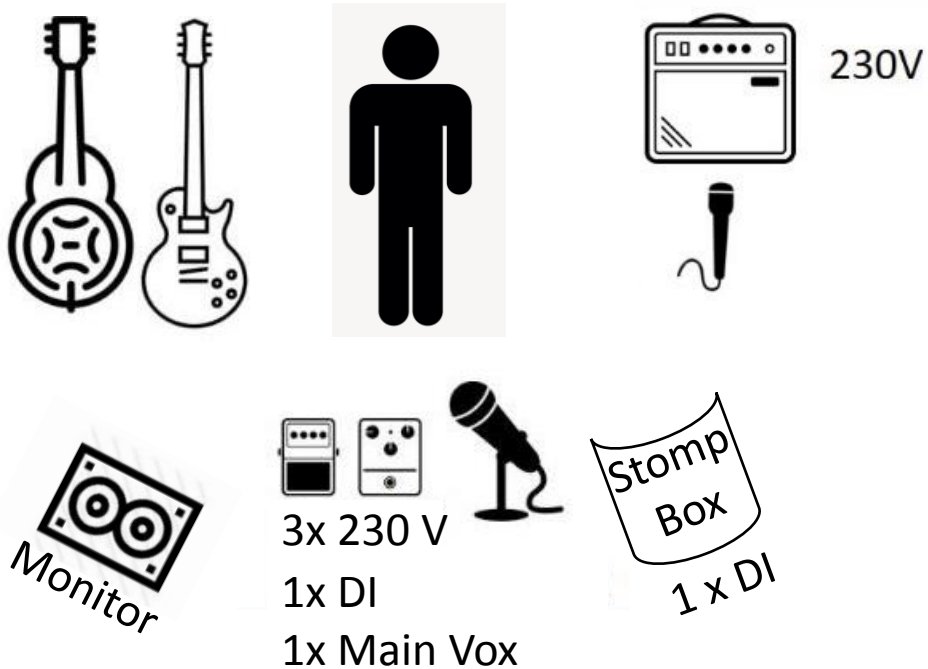

Stage Plan / Technical Rider

ARMANO – Solo Set

Instrument / Microphones	Comment
Main Vocals: SHURE SM58	
Acoustic Guitar	> DI BOX
Electric Guitar	> AMP > Mic (E906) in front > PA
Stomp Box	> DI BOX

Contact/Questions/Answers: